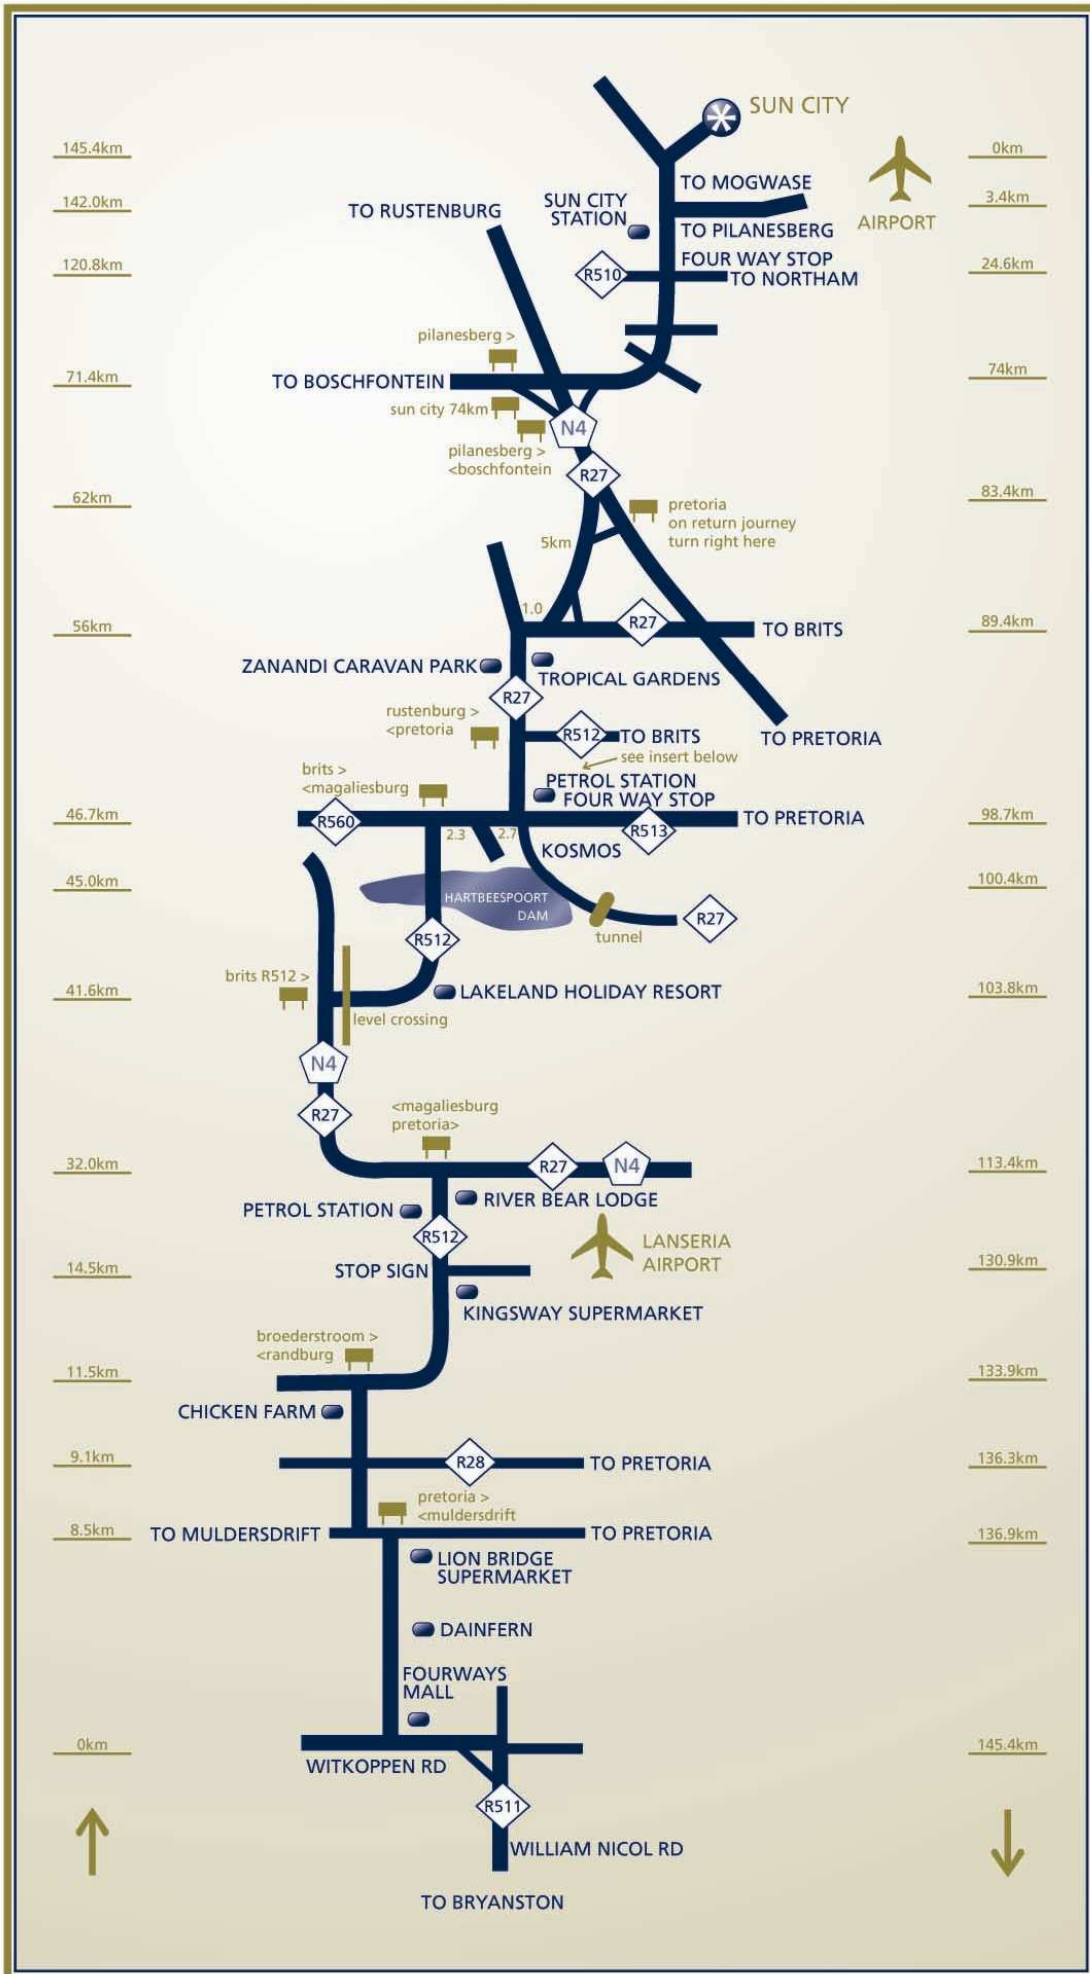

HOW TO GET TO SUN CITY FROM JOHANNESBURG

HOW TO GET TO SUN CITY FROM PRETORIA